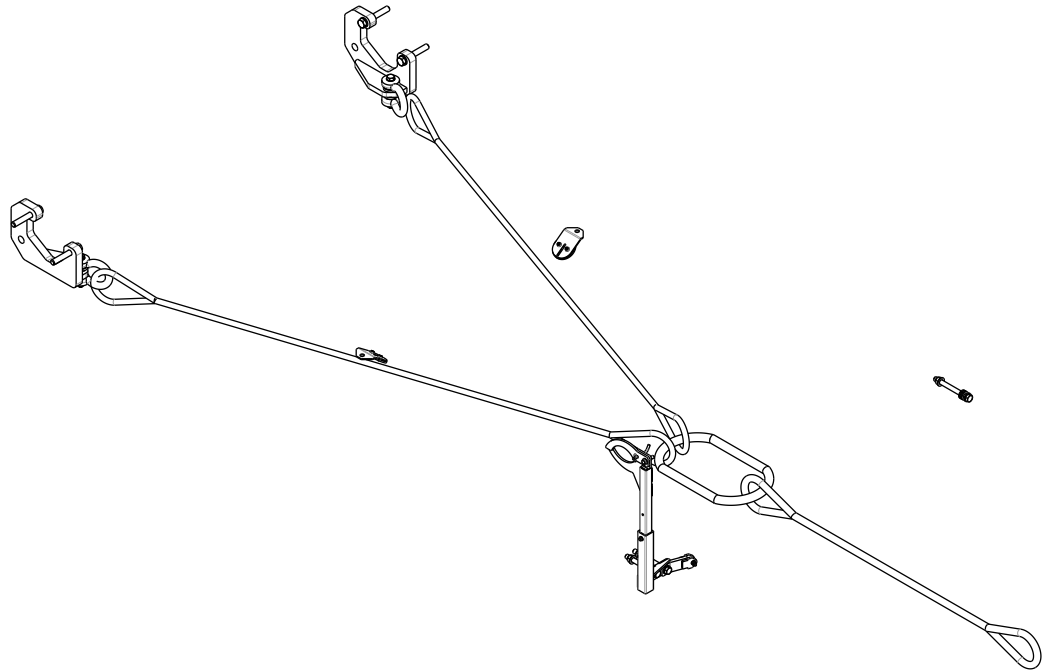

REDEKOP™

REDEKOP™

JD Tow Cable Kit

JOHN DEERE S-SERIES

PARTS MANUAL

PART NUMBER: **850-024**

CD0357-01_RO

REDEKOP™

CD0357-01

850-024 Kit Tow Cable SCU JD Parts Manual

Page:1 - 2
Date:18MAY2023

Serial No Range From:

Serial No Range To:

ITEM NO.	PART NO.	DESCRIPTION	QTY	NOTE
1	CD804GA	CABLE HOLDER TOP ASSY W/ DECALS - GREEN	1	
2	CD805G	CABLE HOLDER PIVOT PLATE - GREEN	1	
3	CD806G	CABLE HOLDER BOTTOM - GREEN	1	
4	CD807G	CHAIN HOLDER - GREEN	1	
5	CD808GL	TOW HOOK MOUNT LEFT - GREEN	1	
6	CD808GR	TOW HOOK MOUNT RIGHT - GREEN	1	
7	CD809G	CHAIN MOUNT PLATE - GREEN	2	
8	CD810G	CHAIN MOUNTING BRACKET - GREEN	2	
9	CD811Z	SHACKLE SPACER - YZD	4	
10	RPI175	WIRE ROPE ASSEMBLY	1	
11	RPI186	3/8" BENT-PULL CLEVIS PIN	1	
12	BIIM-20150	BOLT HEX M20X150 C8.8 YZD Iso4014	2	
13	BIIM-20180	BOLT HEX M20X180 C8.8 YZD Iso4014	1	
14	BIIM-20200	BOLT HEX M20X200 C8.8 YZD Iso4014	2	
15	BIIM-24150	BOLT HEX M24X150 C8.8 YZD Iso4014	4	
16	B2IM-0860	BOLT FLG M8X60 C8.8 YZD Iso8102	1	
17	B2IM-1060	BOLT FLG M10X60 C8.8 YZD Iso8102	1	
18	B2IM-1250	BOLT FLG M12X50 C8.8 YZD Iso8102	1	
19	B3IM-0820	BOLT RH M8x20 C8.8 YZD ISO8678 Short Neck	4	
20	N2IM-08	NUT FLG M8 C8 YZD Iso4161	4	
21	N42M-08	NUT LOCK STL M8 CIO YZD DIN980V	1	
22	N42M-10	NUT LOCK STL M10 CIO YZD DIN980V	1	
23	N42M-12	NUT LOCK STL M12 CIO YZD DIN980V	1	
24	N42M-20	NUT LOCK STL M20 CIO YZD DIN980V	5	
25	RPI176	1-1/4" SHACKLE	2	
26	RPI187	DECAL SAFETY PROJECTILE HAZARD SMALL	1	
27	RPI188	DECAL EU SAFETY CHECK SERVICE SMALL	1	
28	WIIM-08	WASHER FLAT M8 x 18.8 x 2.3 YZD	2	
29	WIIM-10	WASHER FLAT M10 x 20 x 2.3 YZD	2	
30	WIIM-20	WASHER FLAT M20 x 39 x 4.0 YZD	11	
31	WIIM-24	WASHER FLAT M24 x 44 x 4.6 YZD	4	