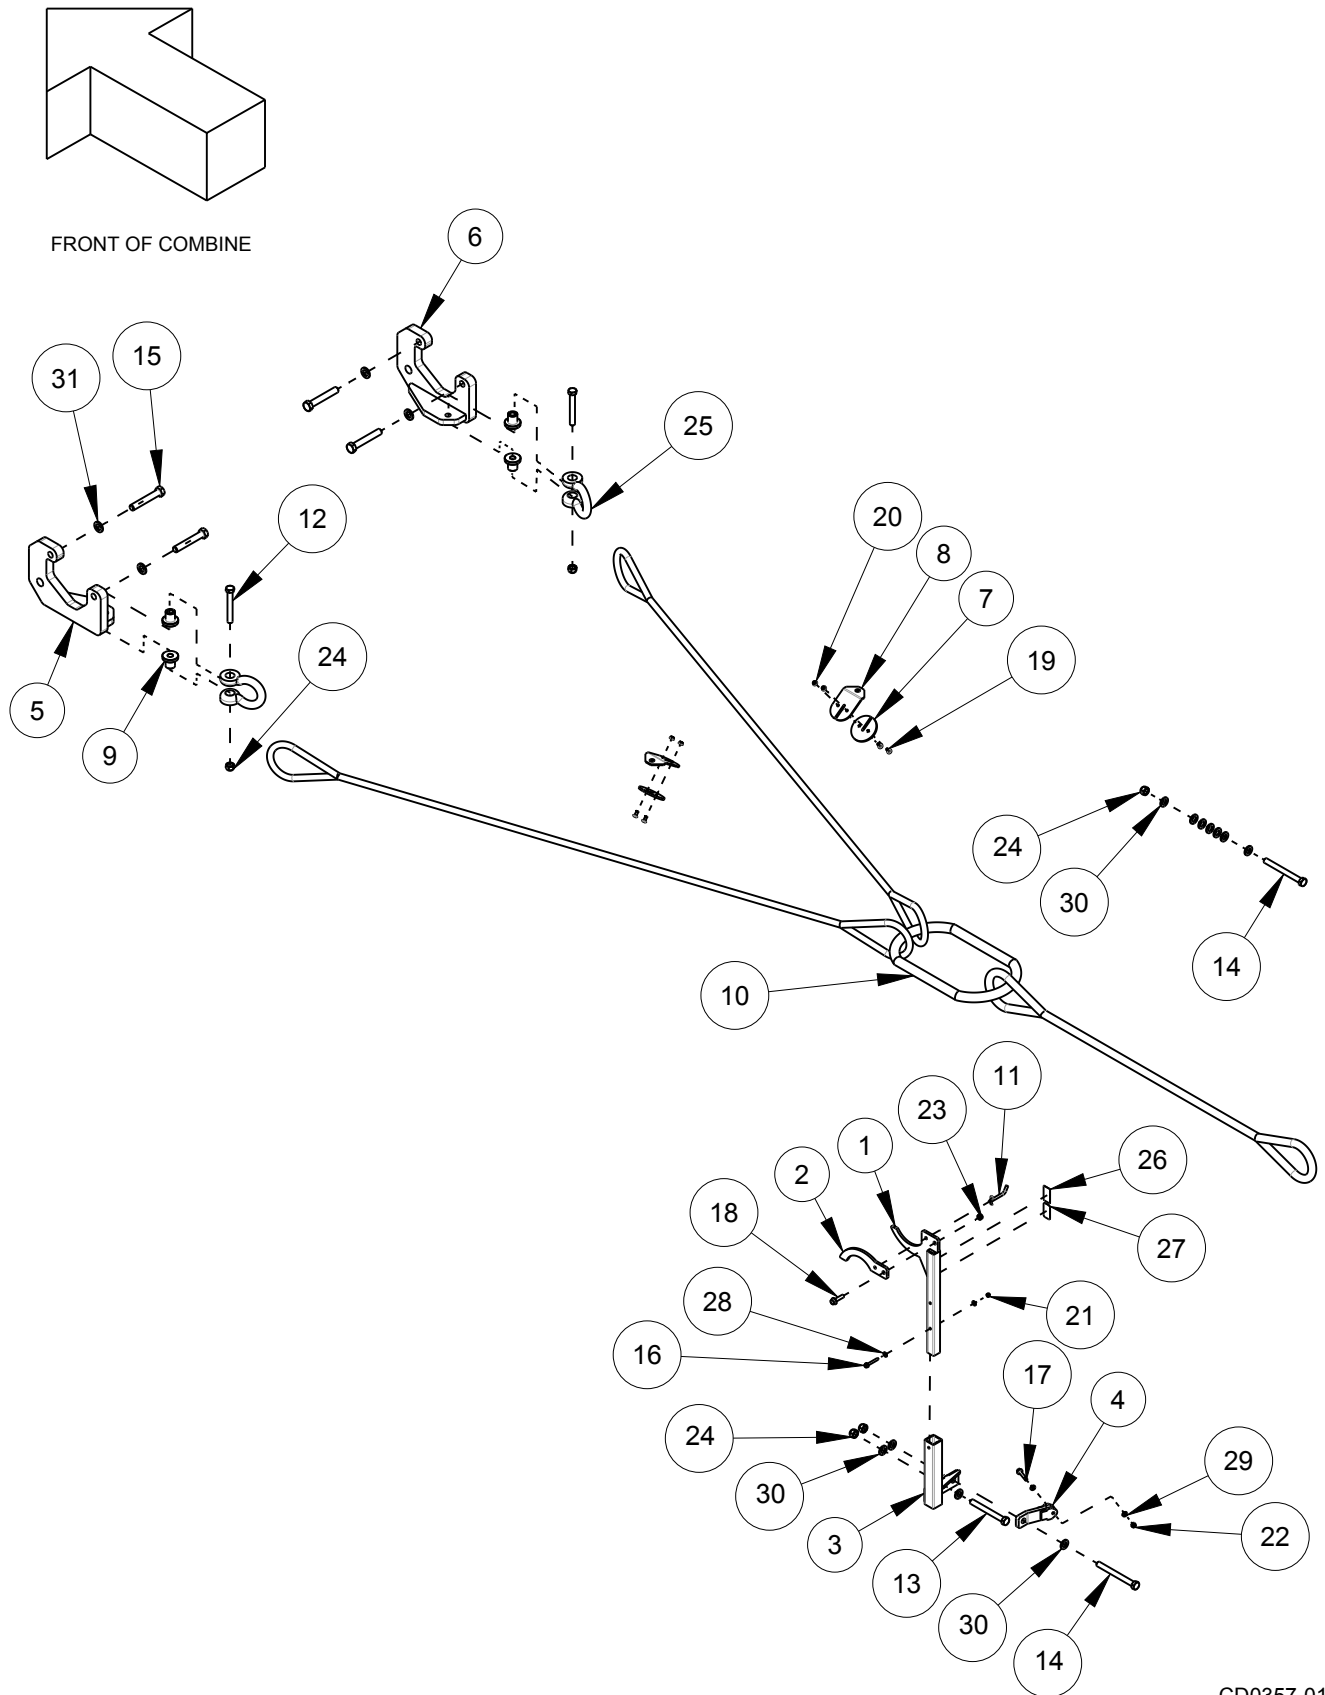

REDEKOP™

REDEKOP™

JD Tow Cable Kit

JOHN DEERE S-SERIES

PARTS MANUAL

PART NUMBER: **850-024**

CD0357-01_RO

REDEKOP™

CD0357-01

850-024 Kit Tow Cable SCU JD Parts Manual

Page:1 - 2
Date:18MAY2023

Serial No Range From:

Serial No Range To:

ITEM NO.	PART NO.	DESCRIPTION	QTY	NOTE
1	CD804GA	CABLE HOLDER TOP ASSY W/ DECALS - GREEN	1	
2	CD805G	CABLE HOLDER PIVOT PLATE - GREEN	1	
3	CD806G	CABLE HOLDER BOTTOM - GREEN	1	
4	CD807G	CHAIN HOLDER - GREEN	1	
5	CD808GL	TOW HOOK MOUNT LEFT - GREEN	1	
6	CD808GR	TOW HOOK MOUNT RIGHT - GREEN	1	
7	CD809G	CHAIN MOUNT PLATE - GREEN	2	
8	CD810G	CHAIN MOUNTING BRACKET - GREEN	2	
9	CD811Z	SHACKLE SPACER - YZD	4	
10	RPI175	WIRE ROPE ASSEMBLY	1	
11	RPI186	3/8" BENT-PULL CLEVIS PIN	1	
12	BIIM-20150	BOLT HEX M20X150 C8.8 YZD Iso4014	2	
13	BIIM-20180	BOLT HEX M20X180 C8.8 YZD Iso4014	1	
14	BIIM-20200	BOLT HEX M20X200 C8.8 YZD Iso4014	2	
15	BIIM-24150	BOLT HEX M24X150 C8.8 YZD Iso4014	4	
16	B2IM-0860	BOLT FLG M8X60 C8.8 YZD Iso8102	1	
17	B2IM-1060	BOLT FLG M10X60 C8.8 YZD Iso8102	1	
18	B2IM-1250	BOLT FLG M12X50 C8.8 YZD Iso8102	1	
19	B3IM-0820	BOLT RH M8x20 C8.8 YZD ISO8678 Short Neck	4	
20	N2IM-08	NUT FLG M8 C8 YZD Iso4161	4	
21	N42M-08	NUT LOCK STL M8 CIO YZD DIN980V	1	
22	N42M-10	NUT LOCK STL M10 CIO YZD DIN980V	1	
23	N42M-12	NUT LOCK STL M12 CIO YZD DIN980V	1	
24	N42M-20	NUT LOCK STL M20 CIO YZD DIN980V	5	
25	RPI176	1-1/4" SHACKLE	2	
26	RPI187	DECAL SAFETY PROJECTILE HAZARD SMALL	1	
27	RPI188	DECAL EU SAFETY CHECK SERVICE SMALL	1	
28	WIIM-08	WASHER FLAT M8 x 18.8 x 2.3 YZD	2	
29	WIIM-10	WASHER FLAT M10 x 20 x 2.3 YZD	2	
30	WIIM-20	WASHER FLAT M20 x 39 x 4.0 YZD	11	
31	WIIM-24	WASHER FLAT M24 x 44 x 4.6 YZD	4	

CD0357-01

Indicate implement serial number with any parts order _____